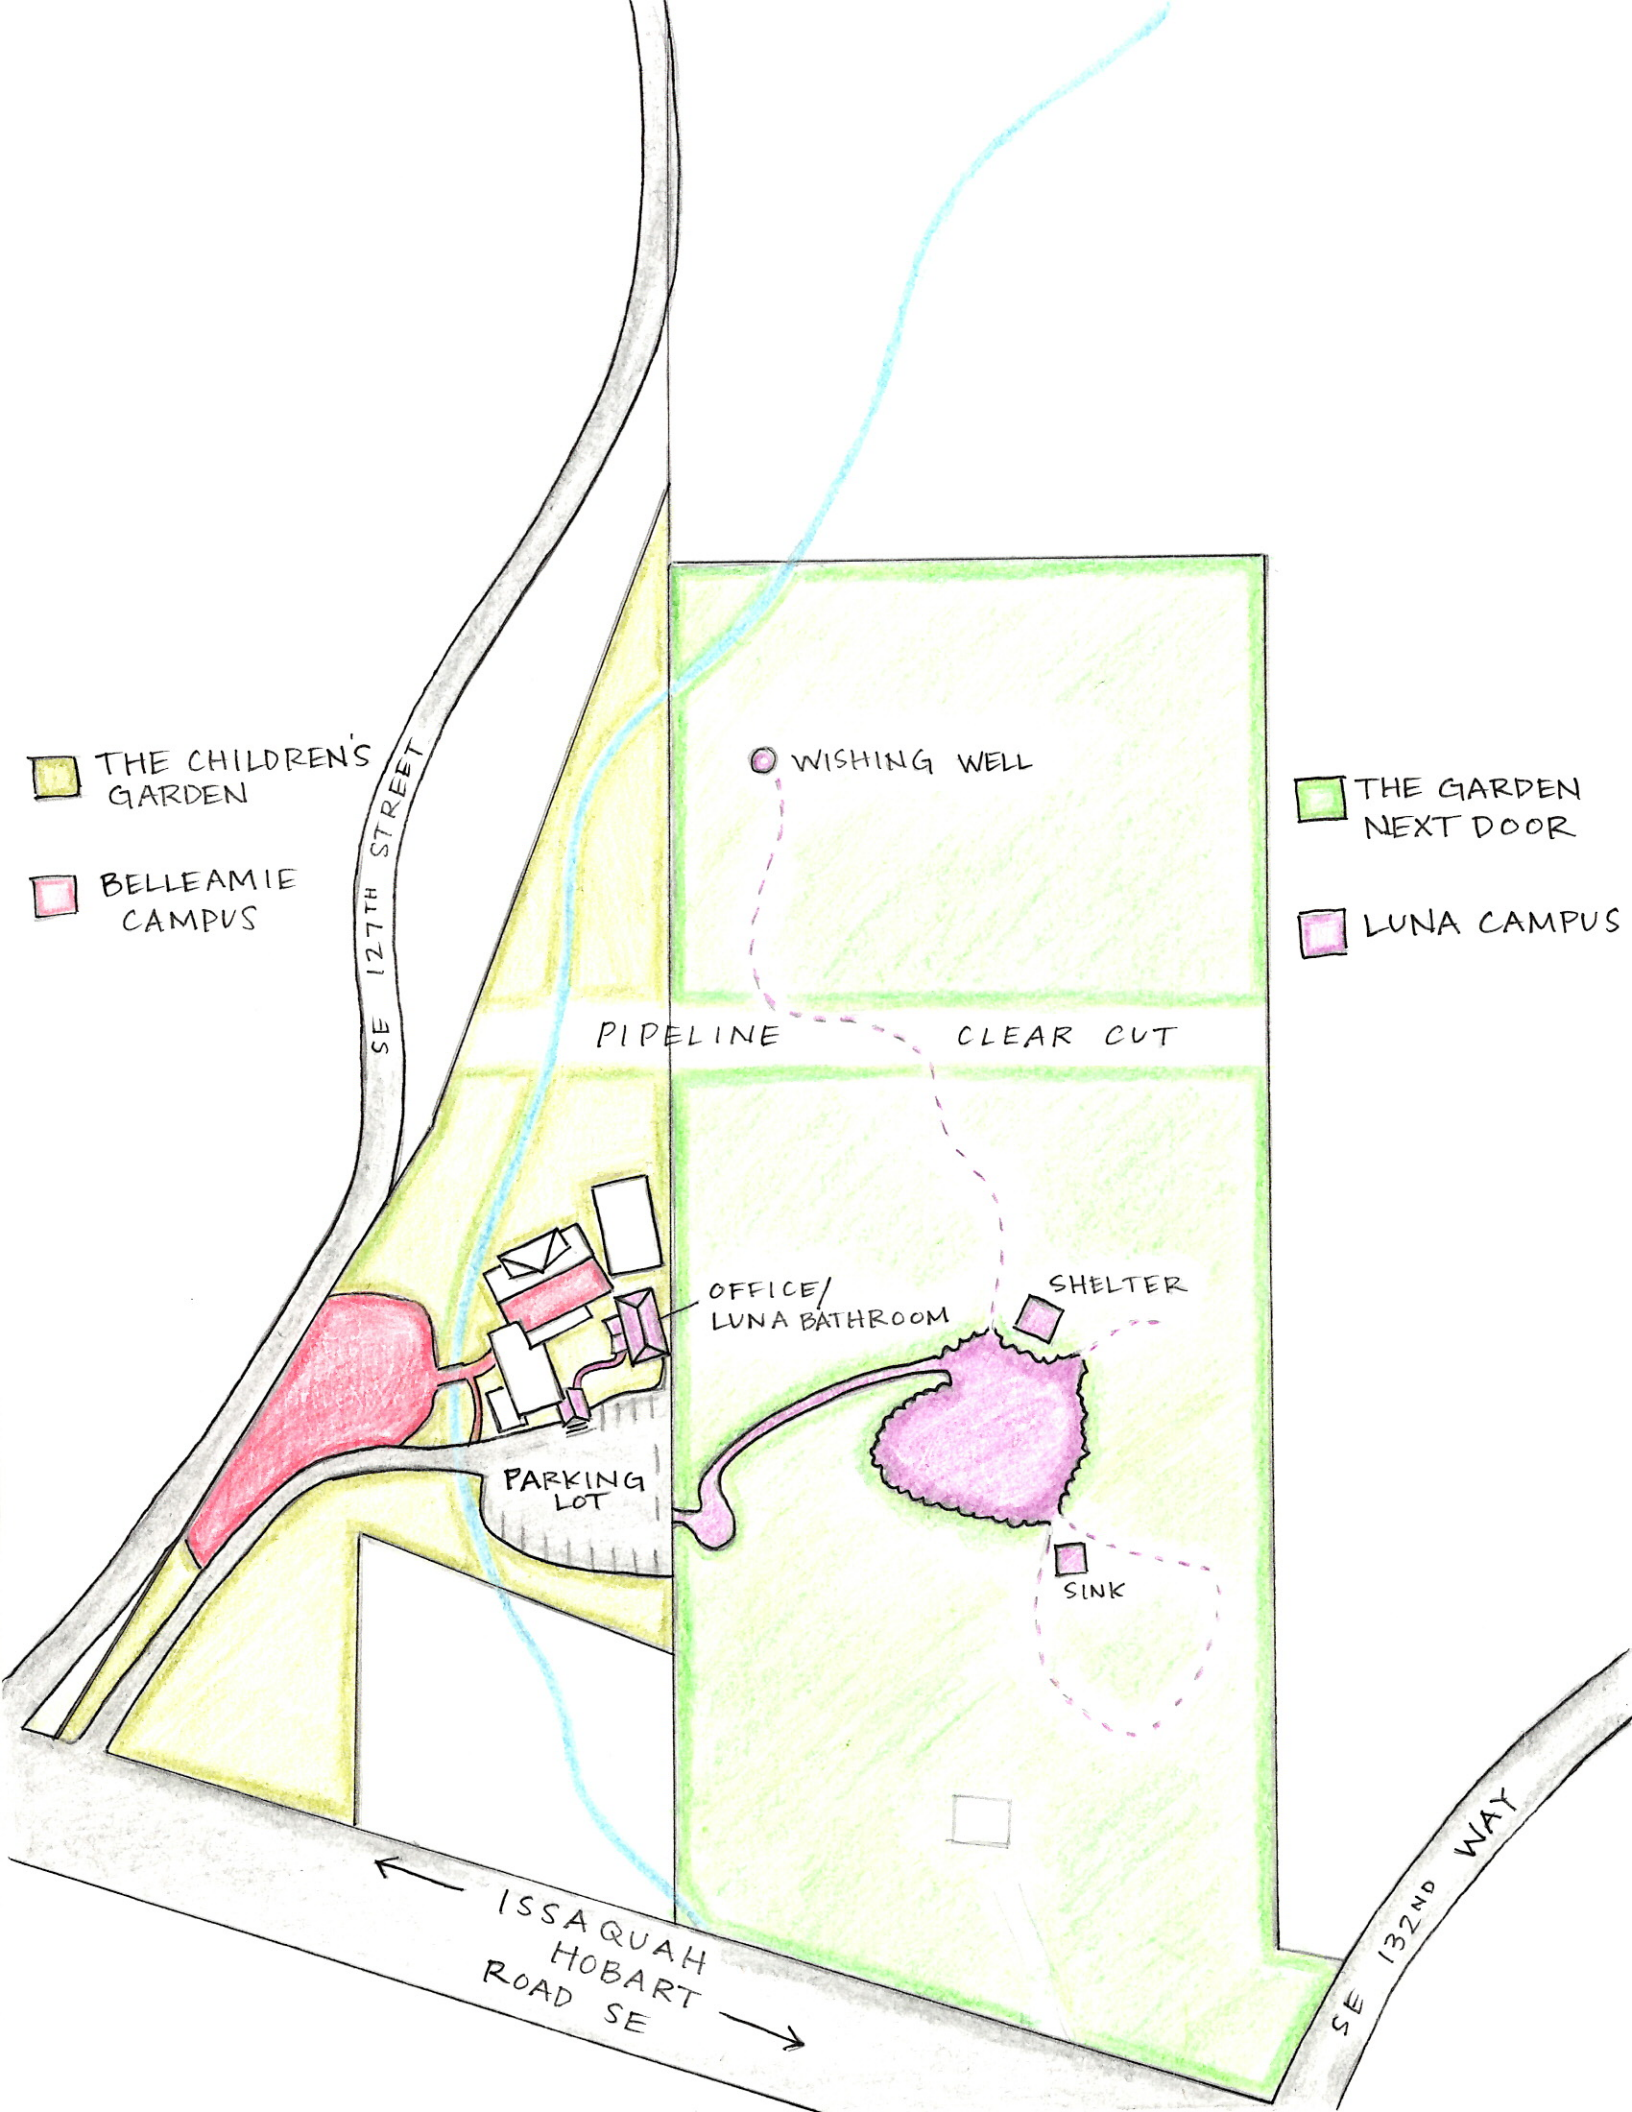

- THE CHILDREN'S GARDEN
- BELLEAMIE CAMPUS

- THE GARDEN NEXT DOOR
- LUNA CAMPUS

SE 127TH STREET

PIPELINE

CLEAR CUT

OFFICE/
LUNA BATHROOM

SHELTER

PARKING
LOT

SINK

← ISSAQUAH
HOBART
ROAD SE →

SE 132ND WAY